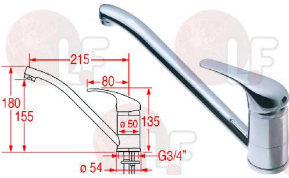

GASTROFIT

**3359997 QUICK FITTING HEAD VALVE RH**

GASTROFIT

**3759161 SINGLE-HOLE MIXER WITH LONG LEVER**  
dual jet extractable shower  
mounting hole 33 mm

GASTROFIT

Suitable for:

**2101397 ADJUSTABLE SPOUT  $\varnothing$  18x180 mm**

GASTROFIT

**3759137 TAP KNOB - BLUE**

GASTROFIT

**2101397 ADJUSTABLE SPOUT  $\varnothing$  18x180 mm**

GASTROFIT

**3759138 NEUTRAL SHORT LEVER HANDLE**

GASTROFIT

**2101497 CARTRIDGE  $\varnothing$  40x30.5 mm PIN 10x10.4 mm**  
for models with extractable spout

GASTROFIT

Suitable for:

**3359357 PULL-OUT SPRAY HEAD  $\varnothing$  1/2" M**

GASTROFIT

**5052348 EXTRACTABLE SHOWER HOSE  $\varnothing$  1/2"**

GASTROFIT

**3759165 SINGLE-HOLE MIXER WITH SHORT LEVER**  
with cast spout 200 mm  
mounting holes 33 mm

GASTROFIT

**3759144 SHORT LEVER FOR SINGLE-HOLE**

GASTROFIT